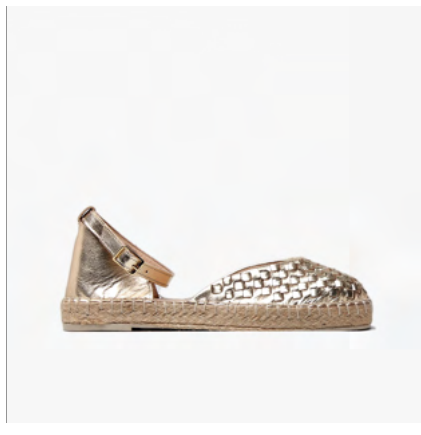

SILVER GREY

7016-5

ANAR BLUE

LINE: SF04

62020-1

BLACK

62020-2

MARSHMALLOW

62020-3

COCONUT

62020-4

CREAM

62020-5

CARLISE

62020-6

BROWN

62020-7

AVOCADO

62020-8

GOLD

62020-9

SILVER